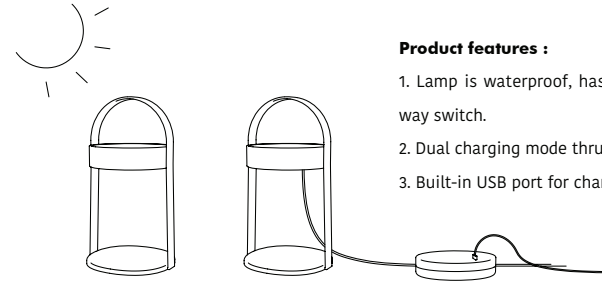

LANTERN

The inspiration of Lantern series comes from the combination of oriental aesthetics and modern design. Lantern series is about "light", the lamp absorbs the configuration elements and special style from the traditional Chinese lantern and hand-basket. It retains the elegant "handle" design on the top, which can be easily carried and moved at will. For this hand lamp, it adds a small round bottom, which you can display plant, flower, decoration pieces to build the cozy atmosphere, delightfully fresh nature.

Hand Lamp
KH8510N117ALU
W14.7xD13.8xH26.5 cm
Aluminum/LED

Hand Lamp
KH8510N117ALU
W16xD16.6xH42 cm
Aluminum/LED

Floor Lamp(L)
KH8510A117ALU
W33xD33xH180 cm
Aluminum/LED
Knocked-Down

Floor Lamp(XL)
KH8510B117ALU
W45xD159xH200 cm
Aluminum/LED
Knocked-Down

FRAME:

Product features :

1. Lamp is waterproof, has warm LED light, and adjustable brightness with 3 way switch.
2. Dual charging mode thru either solar power or micro-USB port.
3. Built-in USB port for charging mobile phones and other devices.

Instructions :

- 1.To turn on for the first time, press button for 5 seconds. Each additional press switches between three different light levels.
- 2.Battery is fully charged in 6 hours with solar power, or 2 to 4 hours using USB. Battery is full when the indicator light is green.
- 3.There are three levels of brightness: battery lasts 2 hours under "high", 6 hours under "medium", and 12 hours under "low".