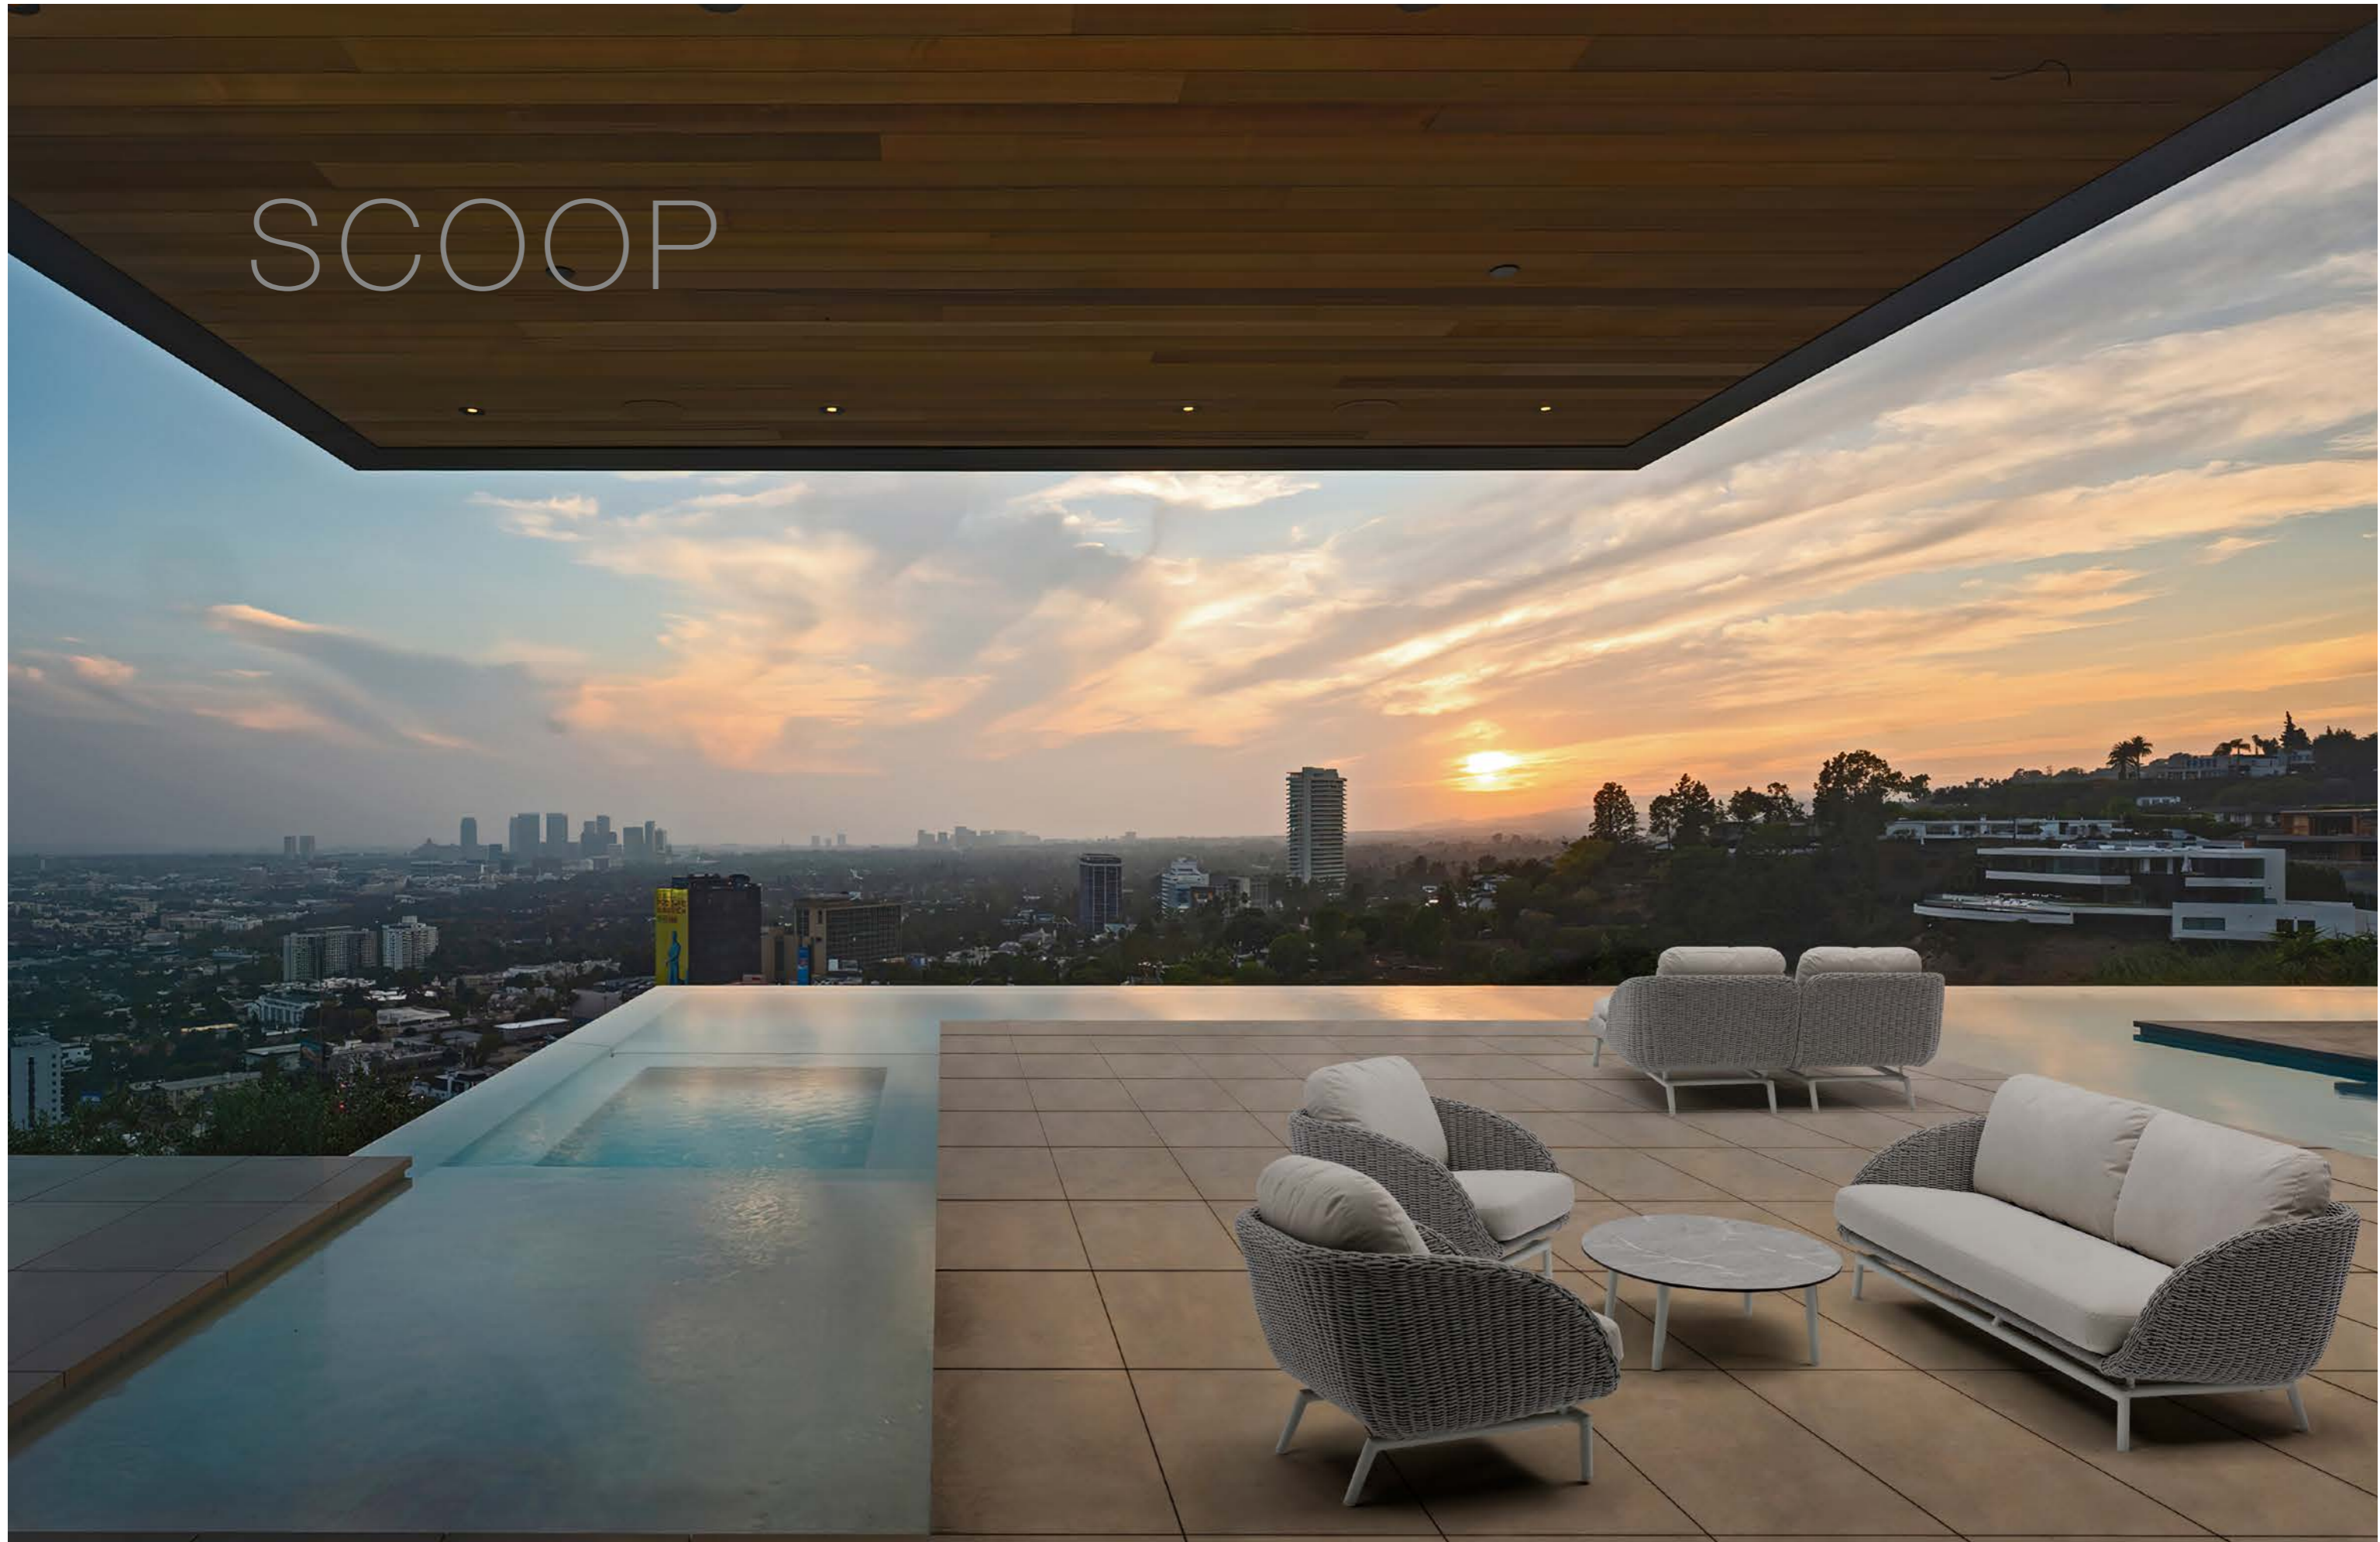

Since we believe that “Outdoor is the new living room” we created SCOOP, a collection that seems to come from some cozy chic interior! Floating on a delicate but sturdy and elegant structure, the inviting shells are simply calling you to sit back and relax, surrounded by timeless beauty. Only the best materials have been selected to ensure many, many years of pure delight complementing your outdoor heaven or possibly setting it up.