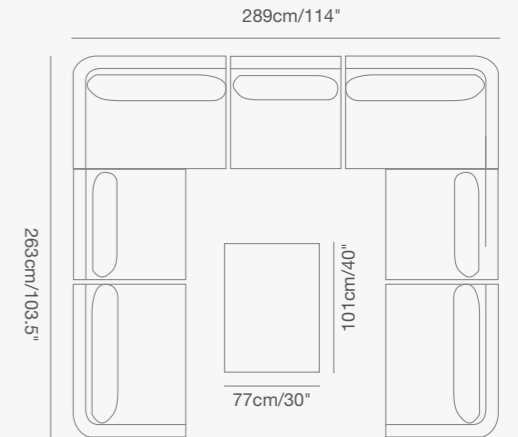

147cm/58"

147cm/58"

92 1730 91 OLALA lounger
W . 103cm/40.5" D . 168cm/66" H . 77.5cm/30.5"
SH . 44cm/17"

92 1731 50 ottoman/table
W . 103cm/40.5" D . 103cm/40.5" H . 55cm/21.6"
SH . 44cm/17"

PRODUCT DETAILS:

91 9331 90 HUG side table
W . 51cm/20" D . 84cm/33" H . 55cm/22"

91 9333 00 HUG dining chair
W . 60cm/23" D . 61cm/24" H . 81cm/31.8"
SH . 47cm/18.5" AH . 63cm/24.8"

91 9334 60 HUG bar stool
W . 59cm/23" D . 61cm/24" H . 104cm/41"
SH . 76cm/30"

CLUB

A few configurations

CLUB
Collection

91 9321 00 CLUB armchair
W . 84cm/33" D . 80cm/31" H . 68cm/26.7"
SH . 40cm/16" AH . 68cm/26.7"

91 9321 61 CLUB right hand curved chair
W . 125cm/49" D . 109cm/43" H . 68cm/26.7"
SH . 40cm/16" AH . 68cm/26.7"

91 9321 60 CLUB left hand curved chair
W . 125cm/49" D . 109cm/43" H . 68cm/26.7"
SH . 40cm/16" AH . 68cm/26.7"

91 9323 43 CLUB rectangular dining table
W . 100cm/39" L . 200cm/79" H . 75m/29.5"

91 9323 40 CLUB-B rectangular dining table Z base
W . 100cm/39" L . 200cm/79" H . 75m/29.5"