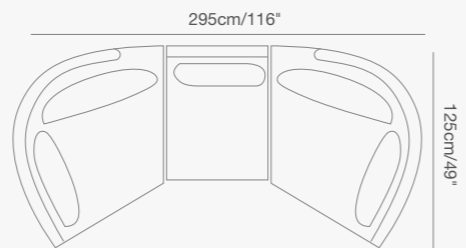

CLUB

A few configurations

CLUB
Collection

91 9321 00 CLUB armchair
W . 84cm/33" D . 80cm/31" H . 68cm/26.7"
SH . 40cm/16" AH . 68cm/26.7"

91 9321 61 CLUB right hand curved chair
W . 125cm/49" D . 109cm/43" H . 68cm/26.7"
SH . 40cm/16" AH . 68cm/26.7"