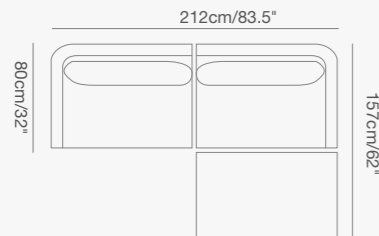

147cm/58"

147cm/58"

92 1730 91 OLALA lounger
W . 103cm/40.5" D . 168cm/66" H . 77.5cm/30.5"
SH . 44cm/17"

92 1731 50 ottoman/table
W . 103cm/40.5" D . 103cm/40.5" H . 55cm/21.6"
SH . 44cm/17"

PRODUCT DETAILS:

91 9331 90 HUG side table
W . 51cm/20" D . 84cm/33" H . 55cm/22"

91 9333 00 HUG dining chair
W . 60cm/23" D . 61cm/24" H . 81cm/31.8"
SH . 47cm/18.5" AH . 63cm/24.8"

91 9334 60 HUG bar stool
W . 59cm/23" D . 61cm/24" H . 104cm/41"
SH . 76cm/30"

CLUB

A few configurations

CLUB
Collection

91 9321 00 CLUB armchair
W . 84cm/33" D . 80cm/31" H . 68cm/26.7"
SH . 40cm/16" AH . 68cm/26.7"

91 9321 61 CLUB right hand curved chair
W . 125cm/49" D . 109cm/43" H . 68cm/26.7"
SH . 40cm/16" AH . 68cm/26.7"

91 9321 60 CLUB left hand curved chair
W . 125cm/49" D . 109cm/43" H . 68cm/26.7"
SH . 40cm/16" AH . 68cm/26.7"

91 9323 43 CLUB rectangular dining table
W . 100cm/39" L . 200cm/79" H . 75m/29.5"

91 9323 40 CLUB-B rectangular dining table Z base
W . 100cm/39" L . 200cm/79" H . 75m/29.5"