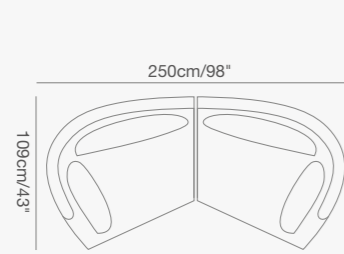

CLUB

A few configurations

CLUB
Collection

91 9321 00 CLUB armchair
W . 84cm/33" D . 80cm/31" H . 68cm/26.7"
SH . 40cm/16" AH . 68cm/26.7"

91 9321 61 CLUB right hand curved chair
W . 125cm/49" D . 109cm/43" H . 68cm/26.7"
SH . 40cm/16" AH . 68cm/26.7"

91 9321 60 CLUB left hand curved chair
W . 125cm/49" D . 109cm/43" H . 68cm/26.7"
SH . 40cm/16" AH . 68cm/26.7"

91 9323 43 CLUB rectangular dining table
W . 100cm/39" L . 200cm/79" H . 75m/29.5"

91 9323 40 CLUB-B rectangular dining table Z base
W . 100cm/39" L . 200cm/79" H . 75m/29.5"