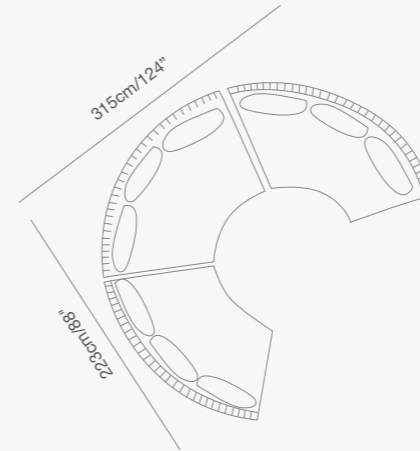

Design your own configurations,
your project is unique.