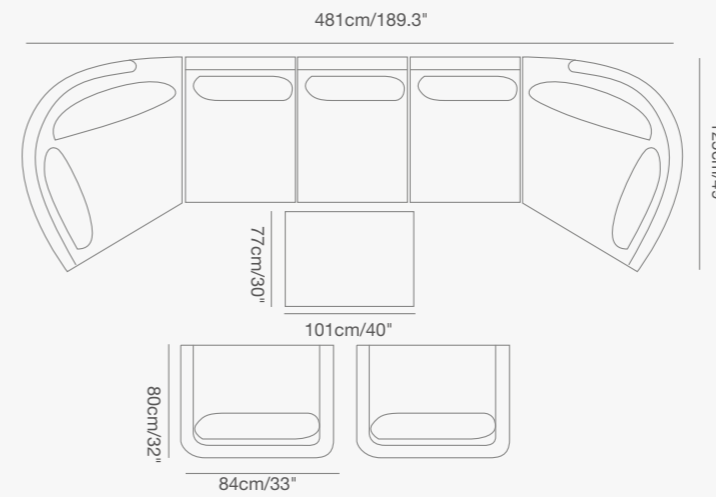

CLUB

A few configurations

CLUB
Collection

91 9321 00 CLUB armchair
W . 84cm/33" D . 80cm/31" H . 68cm/26.7"
SH . 40cm/16" AH . 68cm/26.7"

91 9321 61 CLUB right hand curved chair
W . 125cm/49" D . 109cm/43" H . 68cm/26.7"
SH . 40cm/16" AH . 68cm/26.7"

91 9321 60 CLUB left hand curved chair
W . 125cm/49" D . 109cm/43" H . 68cm/26.7"
SH . 40cm/16" AH . 68cm/26.7"

91 9323 43 CLUB rectangular dining table
W . 100cm/39" L . 200cm/79" H . 75m/29.5"

91 9323 40 CLUB-B rectangular dining table Z base
W . 100cm/39" L . 200cm/79" H . 75m/29.5"