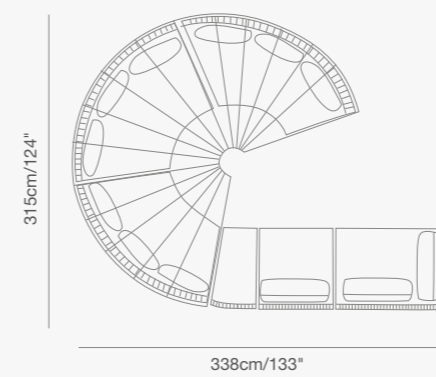

Design your own configurations,
your project is unique.