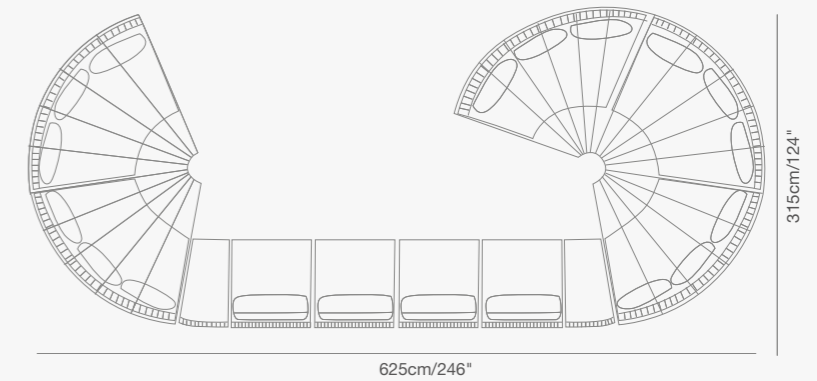

Design your own configurations,
your project is unique.