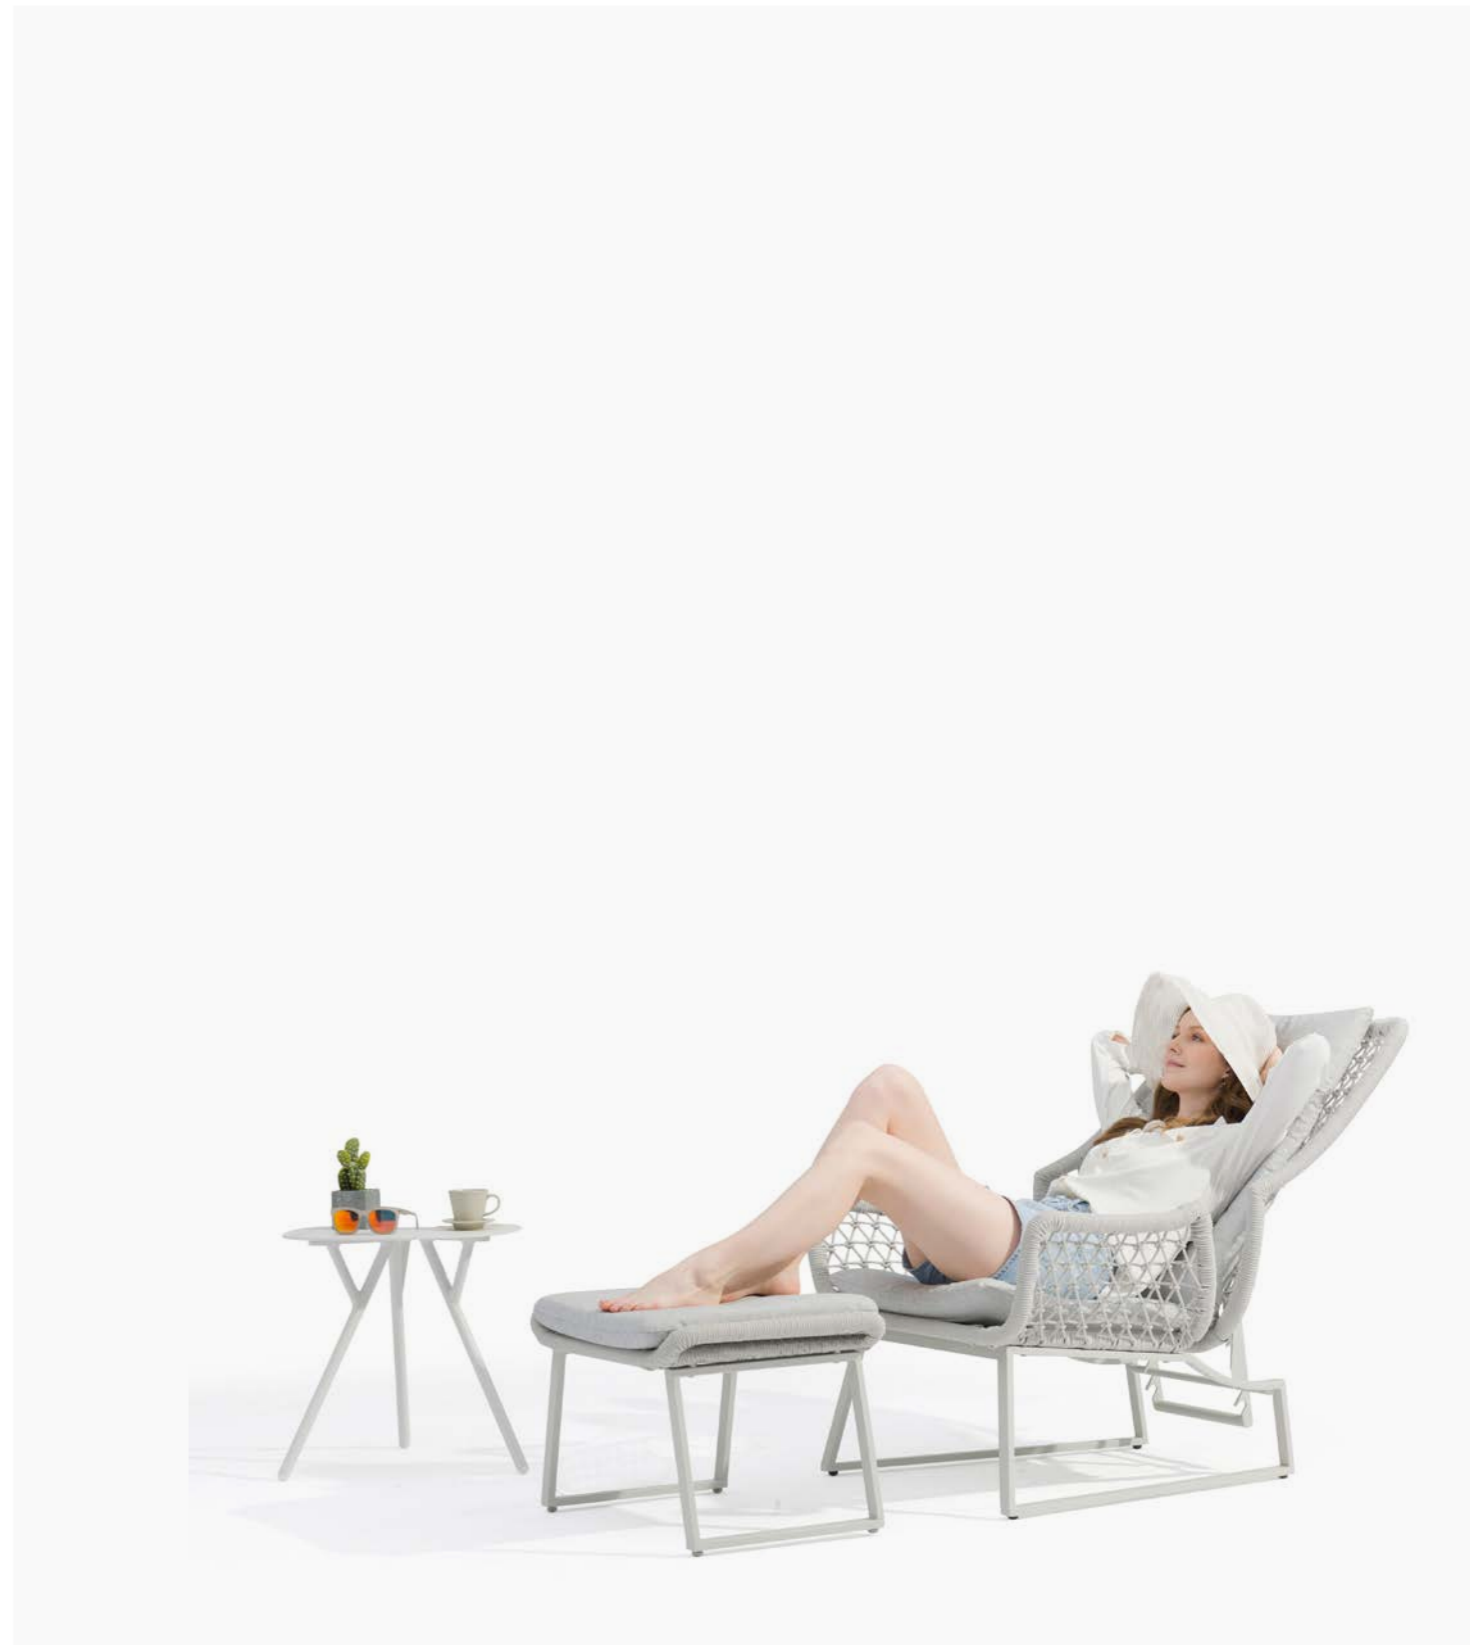

Greige

Anthracite

Table Tops CERAMIC-COATED GLASS

Light grey marble

Greige

Anthracite

DREAM

Thanks to its adjustable back, DREAM is a perfect companion to sit comfortably, have a nap and, why not, dream a bit. To be enjoyed alone or together.