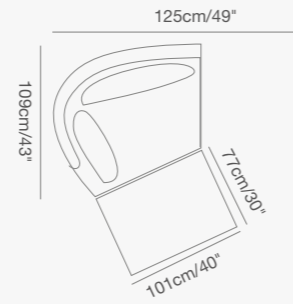

147cm/58"

147cm/58"

92 1730 91 OLALA lounger
W . 103cm/40.5" D . 168cm/66" H . 77.5cm/30.5"
SH . 44cm/17"

92 1731 50 ottoman/table
W . 103cm/40.5" D . 103cm/40.5" H . 55cm/21.6"
SH . 44cm/17"

PRODUCT DETAILS:

91 9331 90 HUG side table
W . 51cm/20" D . 84cm/33" H . 55cm/22"

91 9333 00 HUG dining chair
W . 60cm/23" D . 61cm/24" H . 81cm/31.8"
SH . 47cm/18.5" AH . 63cm/24.8"

91 9334 60 HUG bar stool
W . 59cm/23" D . 61cm/24" H . 104cm/41"
SH . 76cm/30"

CLUB

A few configurations

CLUB
Collection

91 9321 00 CLUB armchair
W . 84cm/33" D . 80cm/31" H . 68cm/26.7"
SH . 40cm/16" AH . 68cm/26.7"

91 9321 61 CLUB right hand curved chair
W . 125cm/49" D . 109cm/43" H . 68cm/26.7"
SH . 40cm/16" AH . 68cm/26.7"

91 9321 60 CLUB left hand curved chair
W . 125cm/49" D . 109cm/43" H . 68cm/26.7"
SH . 40cm/16" AH . 68cm/26.7"

91 9323 43 CLUB rectangular dining table
W . 100cm/39" L . 200cm/79" H . 75m/29.5"

91 9323 40 CLUB-B rectangular dining table Z base
W . 100cm/39" L . 200cm/79" H . 75m/29.5"