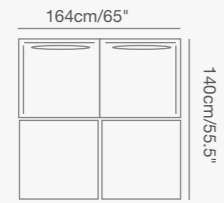

WELCOME

truly offers infinite possibilities, you simply have to decide between 1,2 or 3 seaters or extra long sofa in line or U or L configurations.

91 7011 20