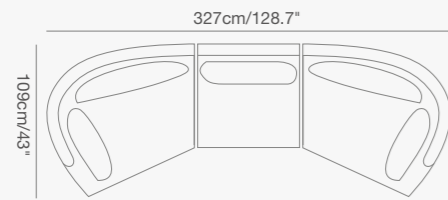

CLUB

A few configurations

CLUB
Collection

91 9321 00 CLUB armchair
W . 84cm/33" D . 80cm/31" H . 68cm/26.7"
SH . 40cm/16" AH . 68cm/26.7"

91 9321 61 CLUB right hand curved chair
W . 125cm/49" D . 109cm/43" H . 68cm/26.7"
SH . 40cm/16" AH . 68cm/26.7"

91 9321 60 CLUB left hand curved chair
W . 125cm/49" D . 109cm/43" H . 68cm/26.7"
SH . 40cm/16" AH . 68cm/26.7"

91 9323 43 CLUB rectangular dining table
W . 100cm/39" L . 200cm/79" H . 75m/29.5"

91 9323 40 CLUB-B rectangular dining table Z base
W . 100cm/39" L . 200cm/79" H . 75m/29.5"