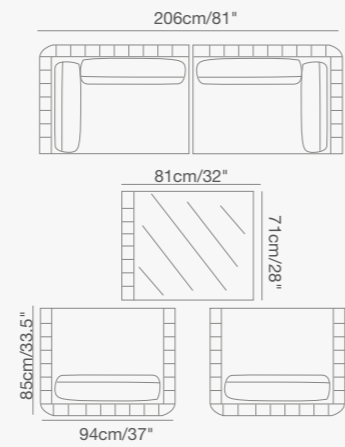

HUG

A few configurations , just a few...