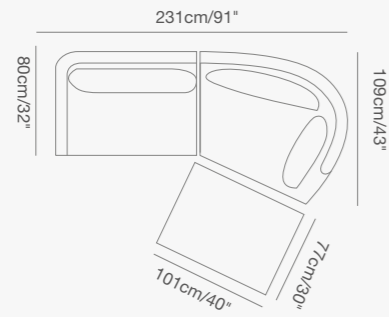

147cm/58"

147cm/58"

92 1730 91 OLALA lounger
W . 103cm/40.5" D . 168cm/66" H . 77.5cm/30.5"
SH . 44cm/17"

92 1731 50 ottoman/table
W . 103cm/40.5" D . 103cm/40.5" H . 55cm/21.6"
SH . 44cm/17"

PRODUCT DETAILS:

91 9331 90 HUG side table
W . 51cm/20" D . 84cm/33" H . 55cm/22"

91 9333 00 HUG dining chair
W . 60cm/23" D . 61cm/24" H . 81cm/31.8"
SH . 47cm/18.5" AH . 63cm/24.8"

91 9334 60 HUG bar stool
W . 59cm/23" D . 61cm/24" H . 104cm/41"
SH . 76cm/30"

CLUB

A few configurations

CLUB
Collection

91 9321 00 CLUB armchair
W . 84cm/33" D . 80cm/31" H . 68cm/26.7"
SH . 40cm/16" AH . 68cm/26.7"

91 9321 61 CLUB right hand curved chair
W . 125cm/49" D . 109cm/43" H . 68cm/26.7"
SH . 40cm/16" AH . 68cm/26.7"

91 9321 60 CLUB left hand curved chair
W . 125cm/49" D . 109cm/43" H . 68cm/26.7"
SH . 40cm/16" AH . 68cm/26.7"

91 9323 43 CLUB rectangular dining table
W . 100cm/39" L . 200cm/79" H . 75m/29.5"

91 9323 40 CLUB-B rectangular dining table Z base
W . 100cm/39" L . 200cm/79" H . 75m/29.5"