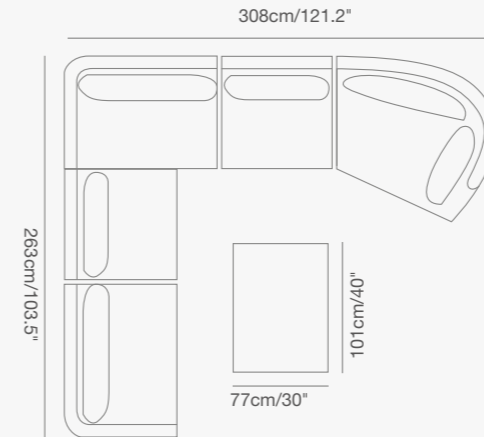

147cm/58"

147cm/58"

92 1730 91 OLALA lounger
W . 103cm/40.5" D . 168cm/66" H . 77.5cm/30.5"
SH . 44cm/17"

92 1731 50 ottoman/table
W . 103cm/40.5" D . 103cm/40.5" H . 55cm/21.6"
SH . 44cm/17"

PRODUCT DETAILS:

91 9331 90 HUG side table
W . 51cm/20" D . 84cm/33" H . 55cm/22"

91 9333 00 HUG dining chair
W . 60cm/23" D . 61cm/24" H . 81cm/31.8"
SH . 47cm/18.5" AH . 63cm/24.8"

91 9334 60 HUG bar stool
W . 59cm/23" D . 61cm/24" H . 104cm/41"
SH . 76cm/30"

CLUB

A few configurations

CLUB
Collection

91 9321 00 CLUB armchair
W . 84cm/33" D . 80cm/31" H . 68cm/26.7"
SH . 40cm/16" AH . 68cm/26.7"

91 9321 61 CLUB right hand curved chair
W . 125cm/49" D . 109cm/43" H . 68cm/26.7"
SH . 40cm/16" AH . 68cm/26.7"

91 9321 60 CLUB left hand curved chair
W . 125cm/49" D . 109cm/43" H . 68cm/26.7"
SH . 40cm/16" AH . 68cm/26.7"

91 9323 43 CLUB rectangular dining table
W . 100cm/39" L . 200cm/79" H . 75m/29.5"

91 9323 40 CLUB-B rectangular dining table Z base
W . 100cm/39" L . 200cm/79" H . 75m/29.5"