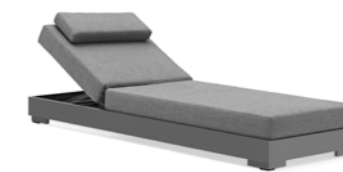

91 9621 70 SKY coffee table
W . 60cm/23.6" L . 110cm/43.3" H . 40cm/15.7"

91 9620 80 SKY corner chair
W . 84cm/33" D . 84cm/33" H . 67cm/26.5"
SH . 42cm/16.5"

91 9620 90 SKY armless chair
W . 77cm/30.3" D . 84cm/33" H . 67cm/26.5"
SH . 42cm/16.5"

91 9625 20 SKY cabana
W . 180cm/70.8" D . 205cm/81" H . 200cm/79"
SH . 38cm/15"

91 9625 10 SKY chaise lounge
W . 76cm/30" D . 203cm/80" H . 34-99cm/13-39"

91 9625 10 SKY chaise lounge
W . 76cm/30" D . 203cm/80" H . 34-99cm/13-39"