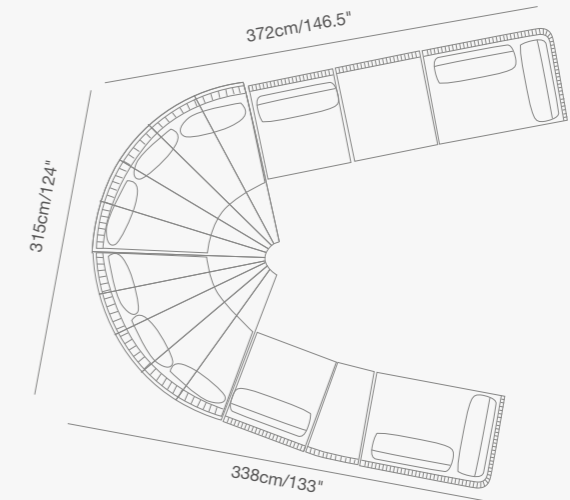

Design your own configurations,
your project is unique.