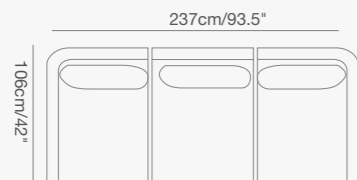

CLUB

A few configurations

CLUB
Collection

91 9321 00 CLUB armchair
W . 84cm/33" D . 80cm/31" H . 68cm/26.7"
SH . 40cm/16" AH . 68cm/26.7"

91 9321 61 CLUB right hand curved chair
W . 125cm/49" D . 109cm/43" H . 68cm/26.7"
SH . 40cm/16" AH . 68cm/26.7"

91 9321 60 CLUB left hand curved chair
W . 125cm/49" D . 109cm/43" H . 68cm/26.7"
SH . 40cm/16" AH . 68cm/26.7"

91 9323 43 CLUB rectangular dining table
W . 100cm/39" L . 200cm/79" H . 75m/29.5"

91 9323 40 CLUB-B rectangular dining table Z base
W . 100cm/39" L . 200cm/79" H . 75m/29.5"