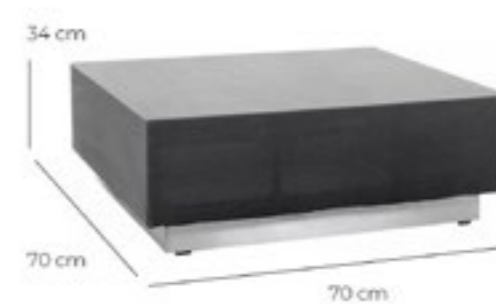

LILLE COFFEE TABLE

In Medium