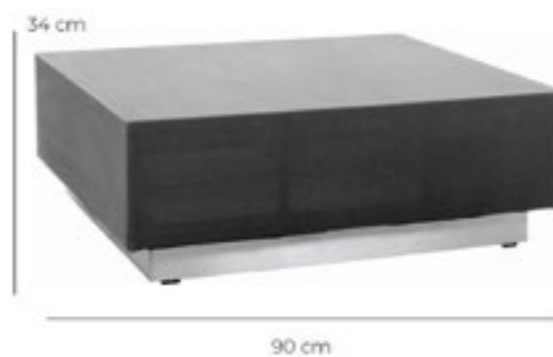

FILA LOUNGE ARMCHAIR

In White

LILLE COLLECTION

LILLE L-SHAPED LOUNGE SET

In Grey

LILLE LOUNGE ARMCHAIR

In Large

LILLE COFFEE TABLE