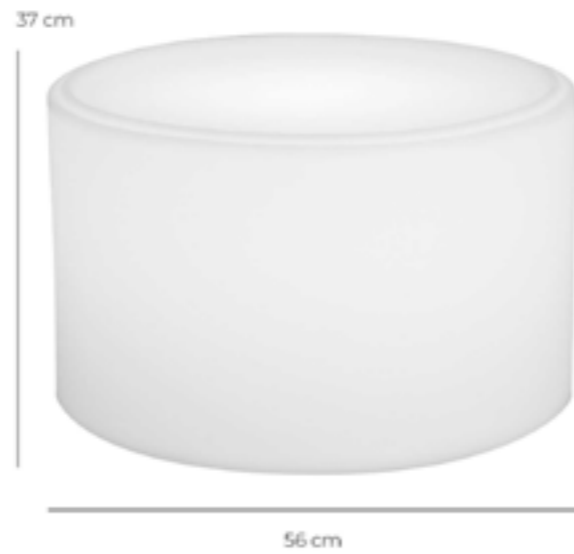

LED TORRE STOOL

In White