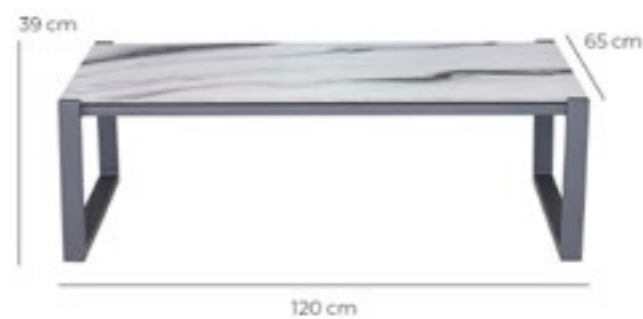

SANTE FE COFFEE TABLE

In Anthracite