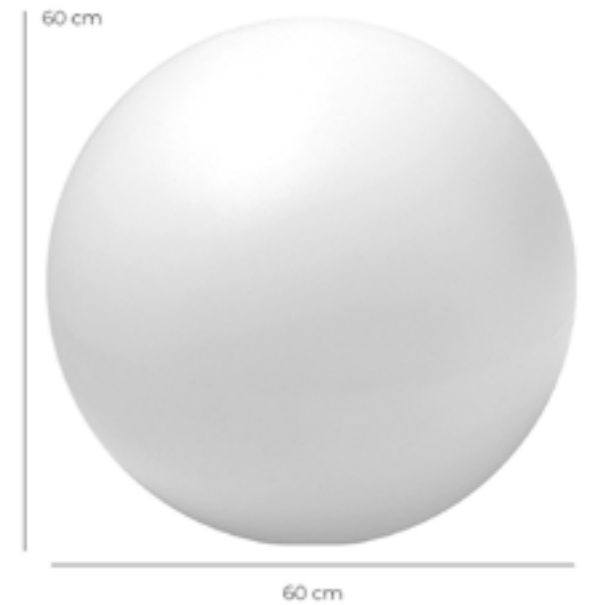

In Ash White and Safari Brown

RHODES SUN LOUNGER

In Anthracite and White

LED ORB BALL

In White

LED ORB BALL

In White

LED CUBE LIGHT