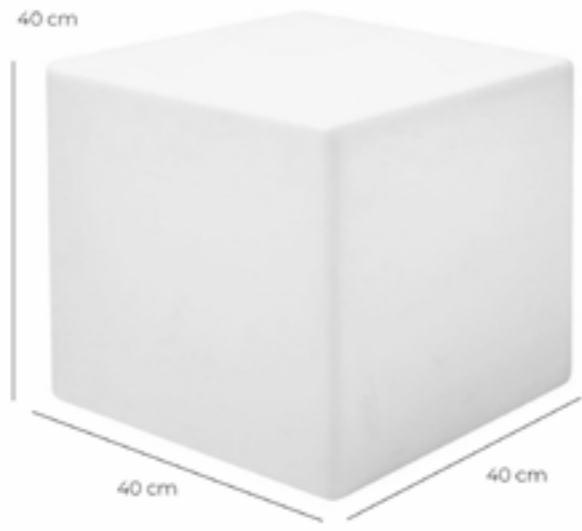

In Ash White and Safari Brown

RHODES SUN LOUNGER

In Anthracite and White

LED ORB BALL

In White

LED ORB BALL

In White

LED CUBE LIGHT