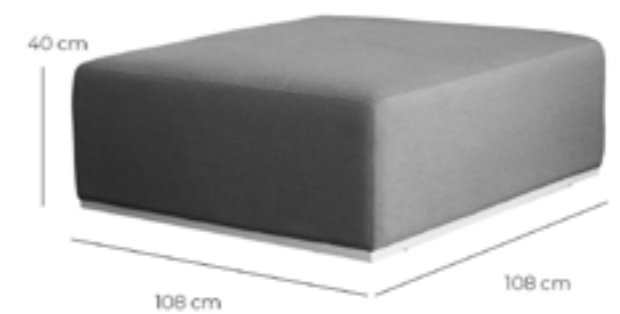

BRAVO OTTOMAN

In Grey