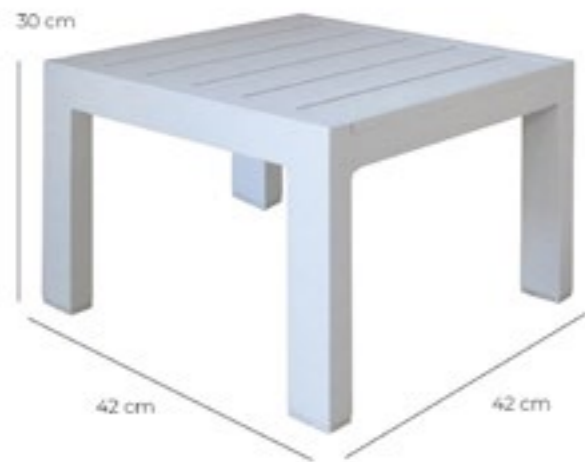

TREE SIDE TABLE

In Grey

TREE SIDE TABLE

In Grey

MDT SIDE TABLE

In White

PACIFIC SIDE TABLE

In Ash White and Safari Brown