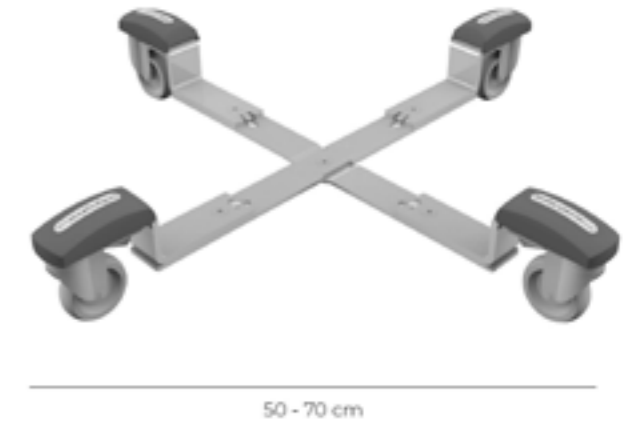

BROLLY EXPRESS WHEEL SET