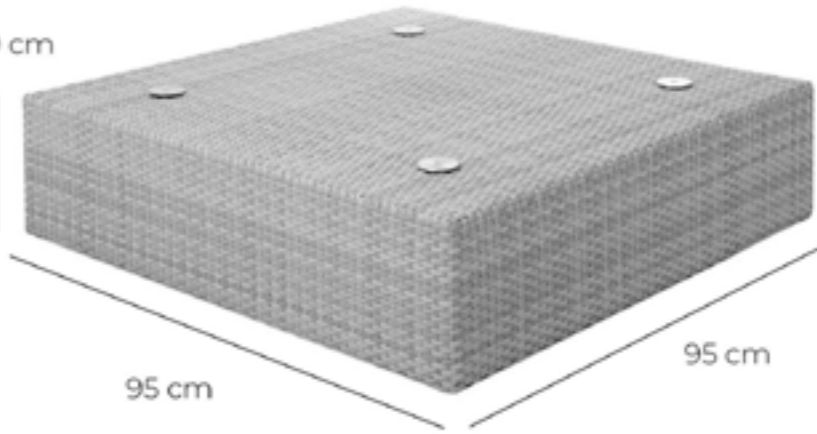

LOOP COFFEE TABLE

In Grey

MODENA COLLECTION

73 cm

274 cm

MODENA L-SHAPED LOUNGE SET

In Ash White

29 cm