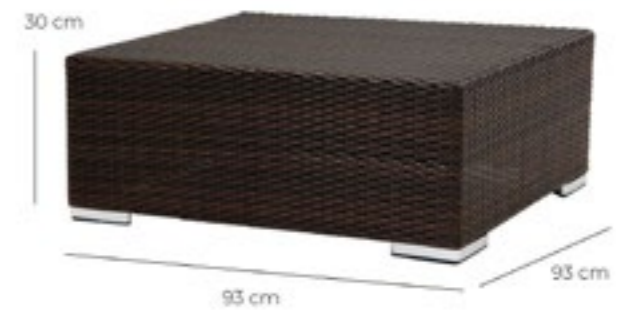

PALERMO COFFEE TABLE

In Safari Brown