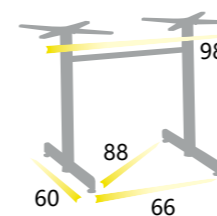

Finish: Silver 93328AC

AB0463B32ALU
*Size: $98 \times 60 \times 71$ cm
For 120×80 cm Top