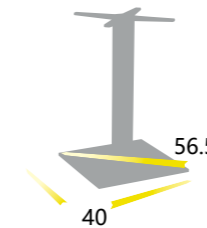

Finish:Matte White 1200371

AB0600C38ALU

Size base:47*47*73cm
Size for: 80*80\90*90CM Top

Finish:Anthracite 72412

AB0600A37ALU

Size base: $\Phi 58$ *73cm
 $\Phi 58$ *110cm
Size for: $\Phi 80 \setminus \Phi 90$ cm Top