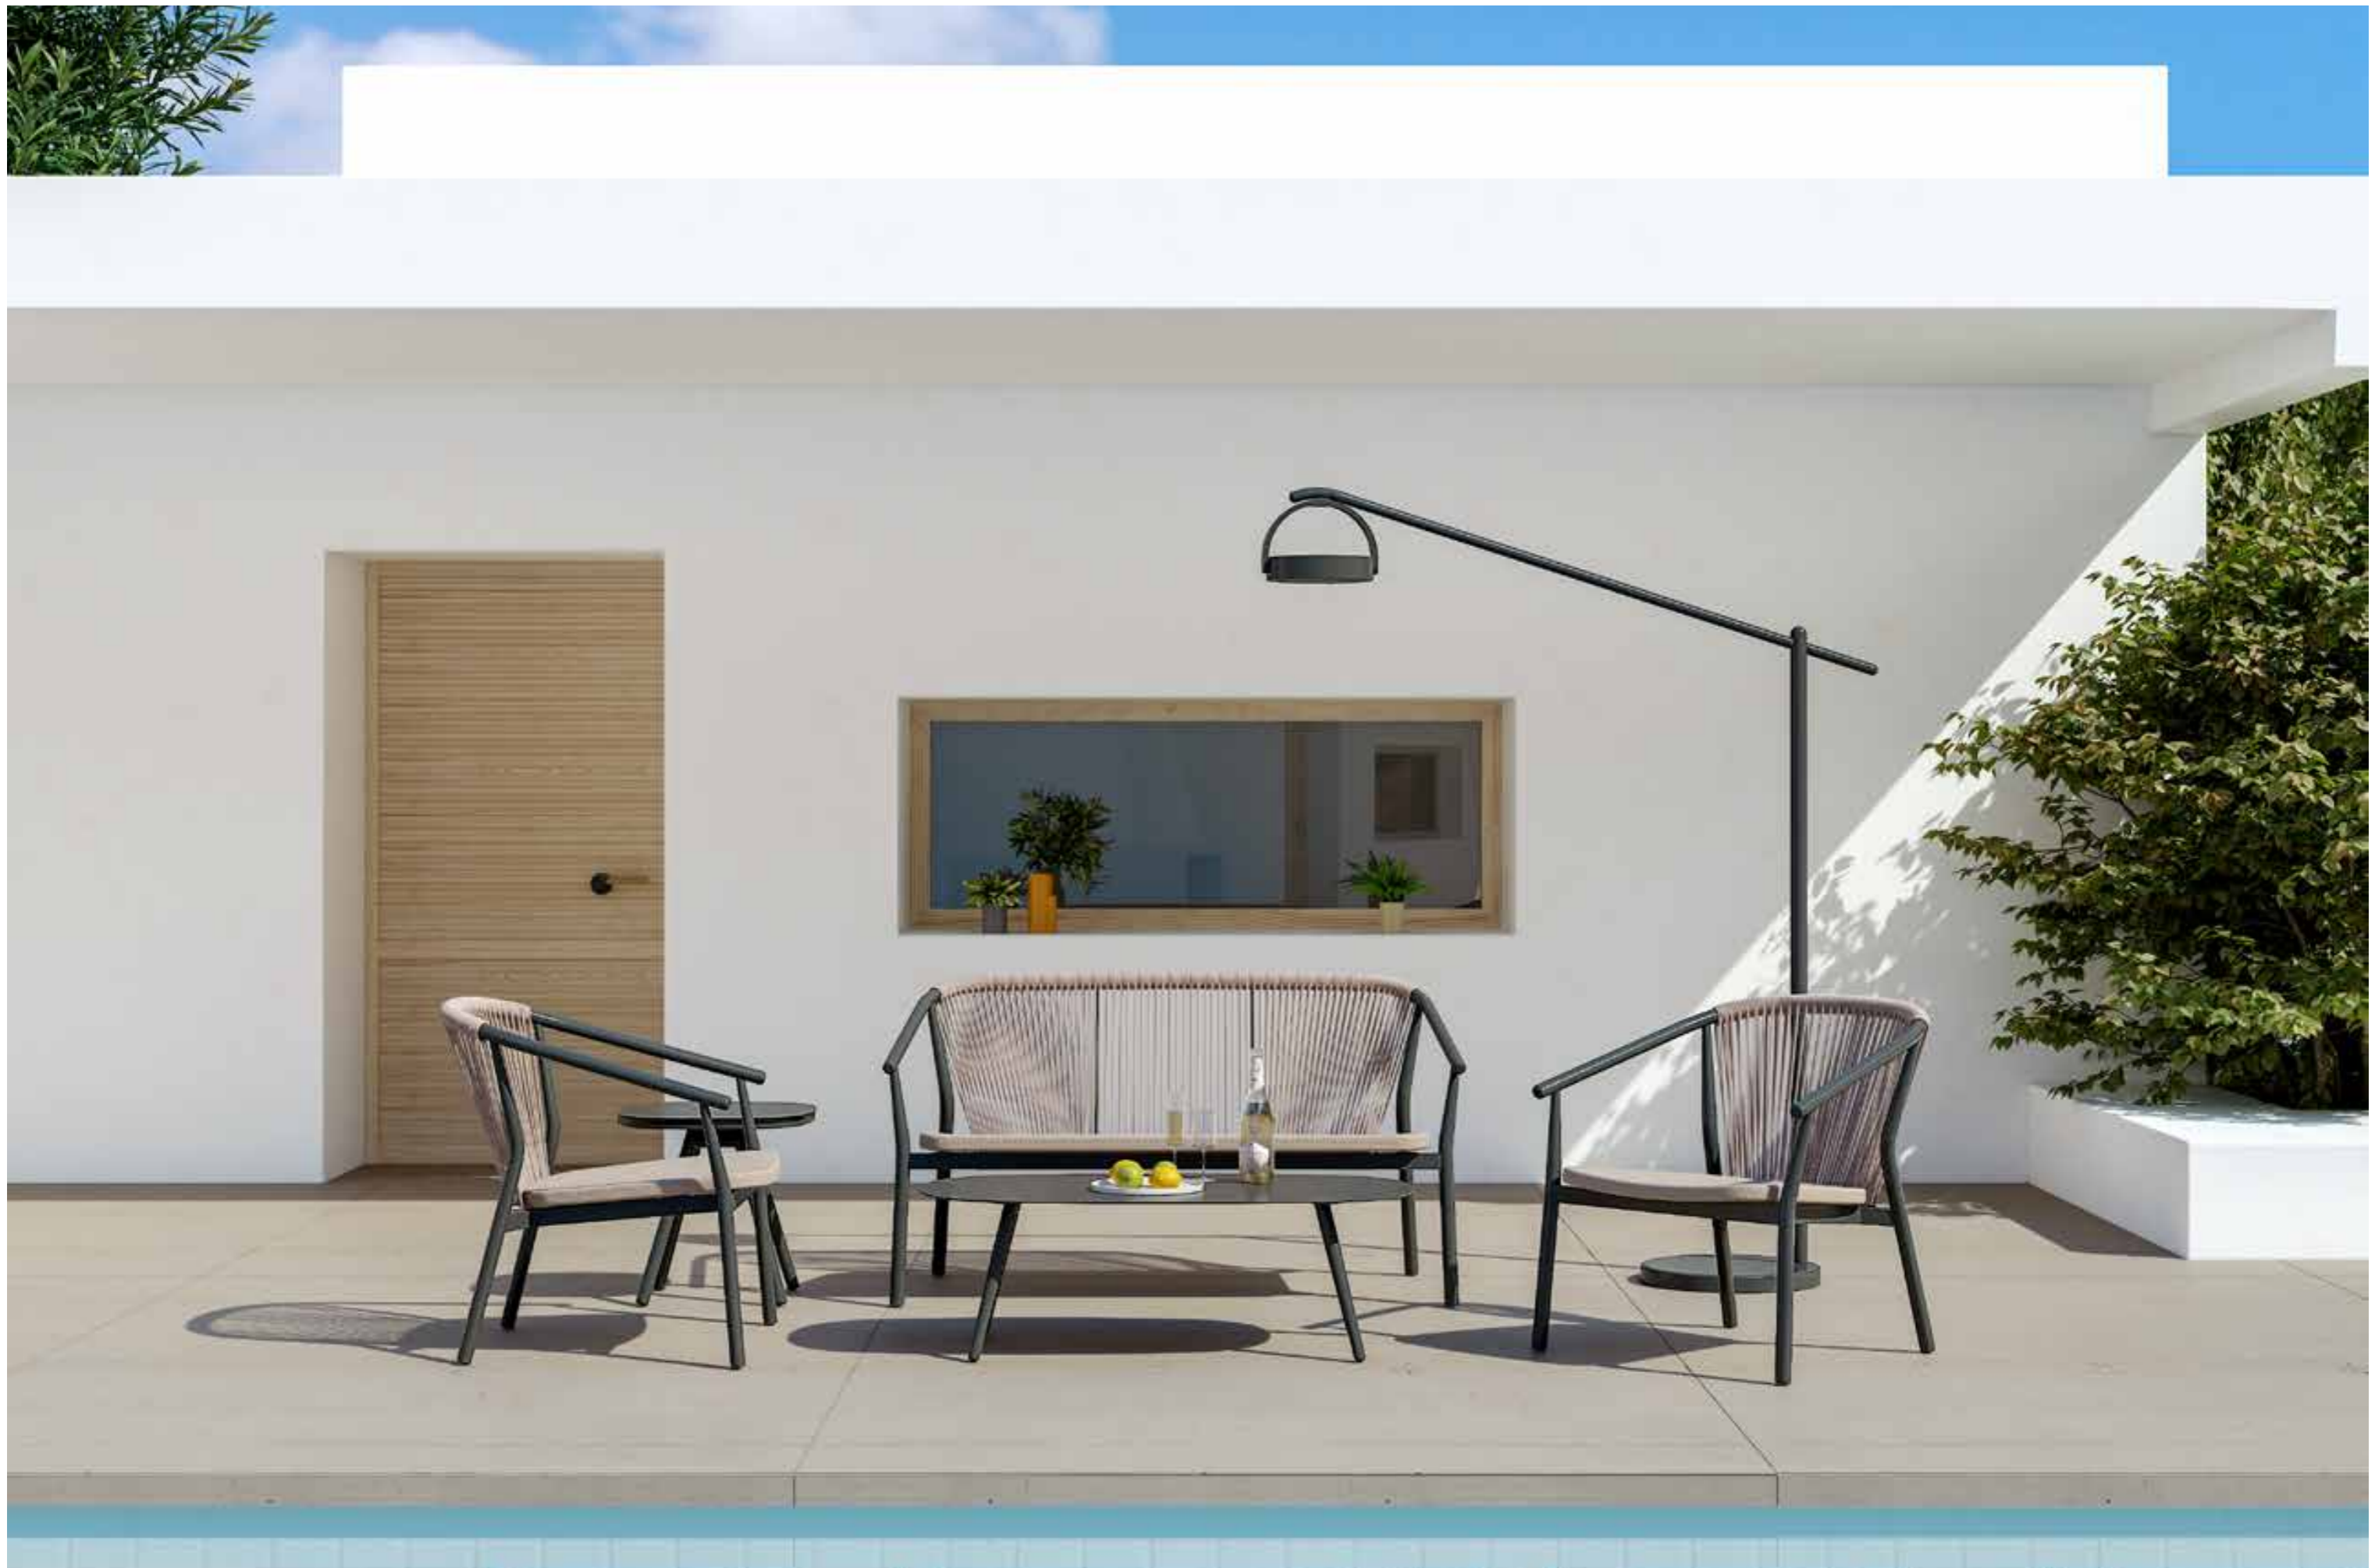

JENSON FULL ALUMINIUM DINING ARMCHAIR

AC5380N04ALU

59*60*84*45*64cm

4PCS/CTN,480PCS/40FT

Alu Frame:1201422 Yellow

Alu Frame: Olive 1219626

HANSON

AC5378N10ROP